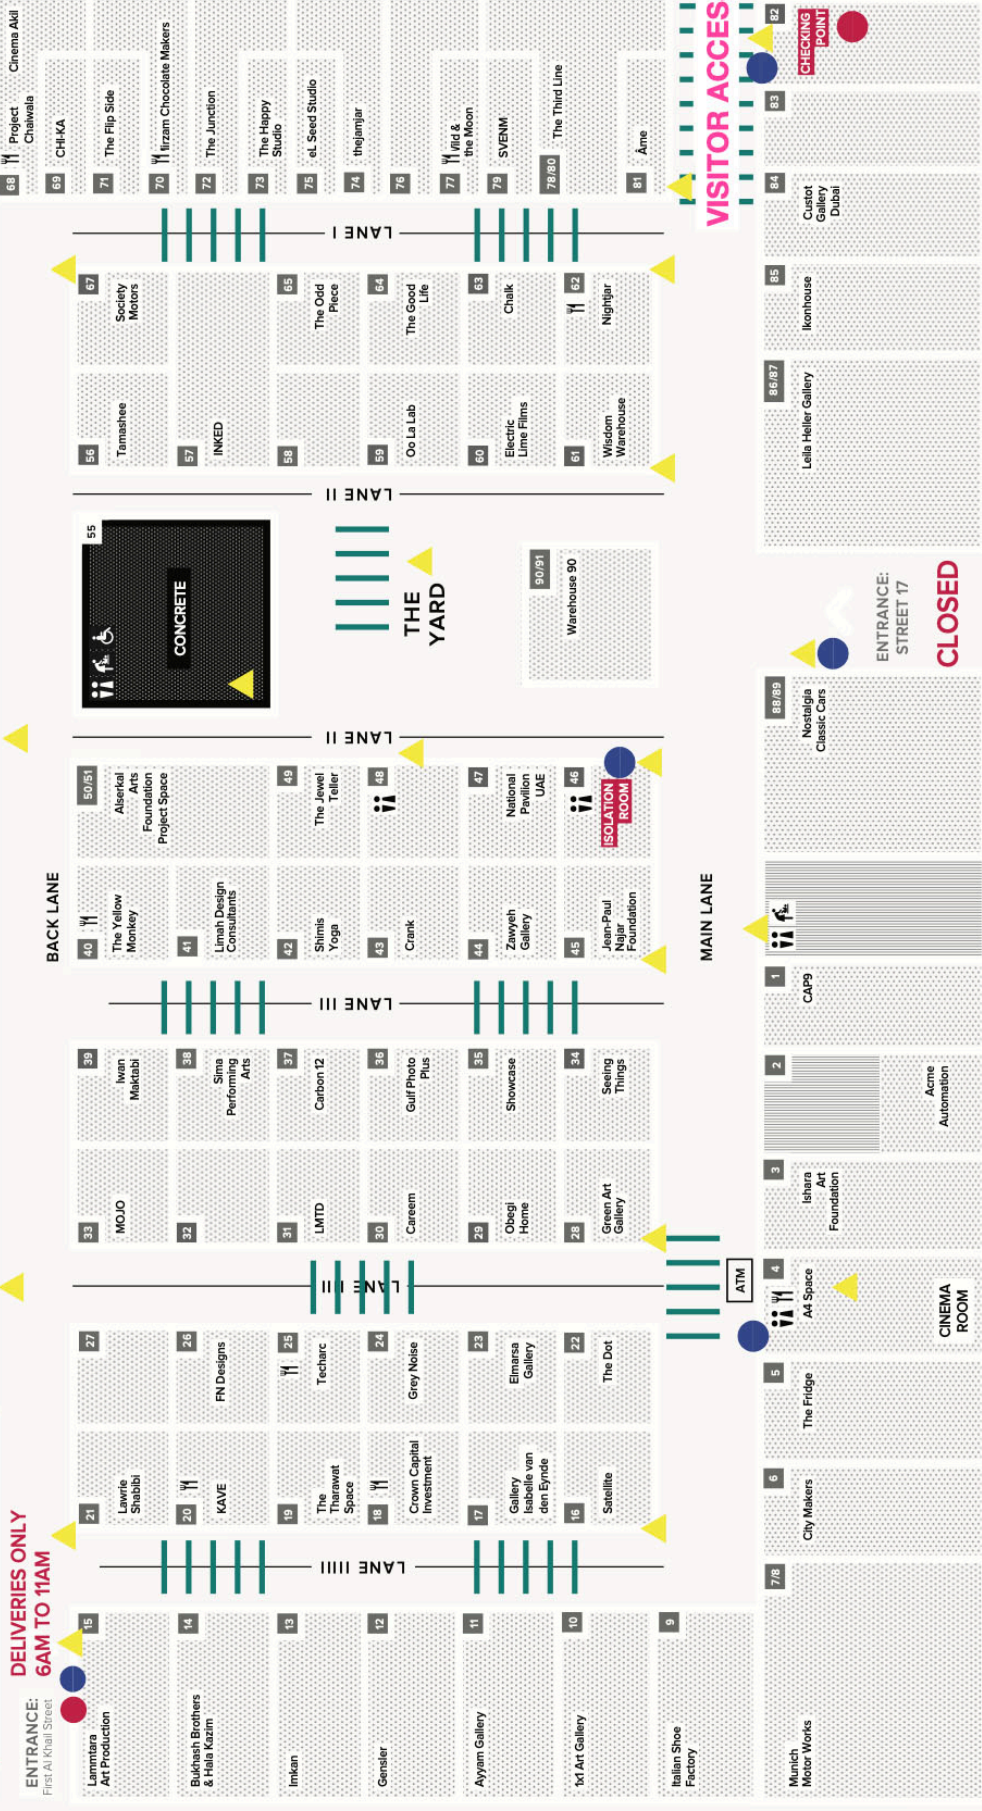

MAP OF ALSERKAL AVENUE

OPERATIONAL PLAN

ALSERKAL AVENUE RE-OPENING SANITISATION & SAFETY STRATEGY MAP (LIMIT AS MUCH AS POSSIBLE)

ZERO TOLERANCE